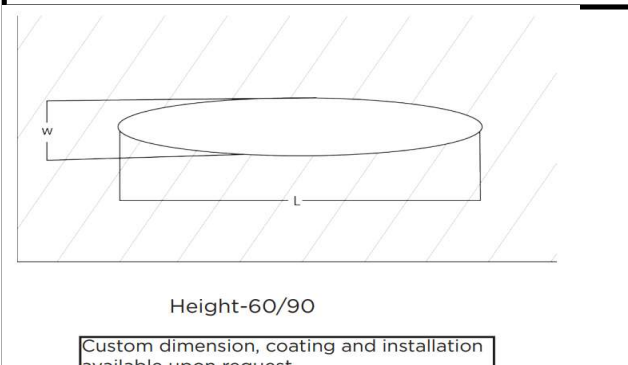

Sovitron Interior Pvt.Ltd.

Model Name	Disc Oval Recessed /DLADSOVDRD-20
Description	Architectural Light

Technical description	Image
-----------------------	-------

Dimension	Custom Dimension H=60/90/95mm
Frame	Aluminium
Color Tempertaure	4000K
Power	20W
Total Luminous Flux	2000 lm
Efficacy	100 lm/W
IP rating	50
Color Rendering	≥80
Mounting	Pendant
Optics	White Opal Diffuser
Dimming	NON-Dimmable
Operating Voltage	220-240 VAC
Standard Lifetime	L70 minimum at 50,000 burning hours

Dimension diagram

Remarks:-

Address: Plot #7 Saroorpur-Nangla Industrial Area,Ballabgarh-Sohna Road,Faridabad-121005
Email: info@sovitron.com